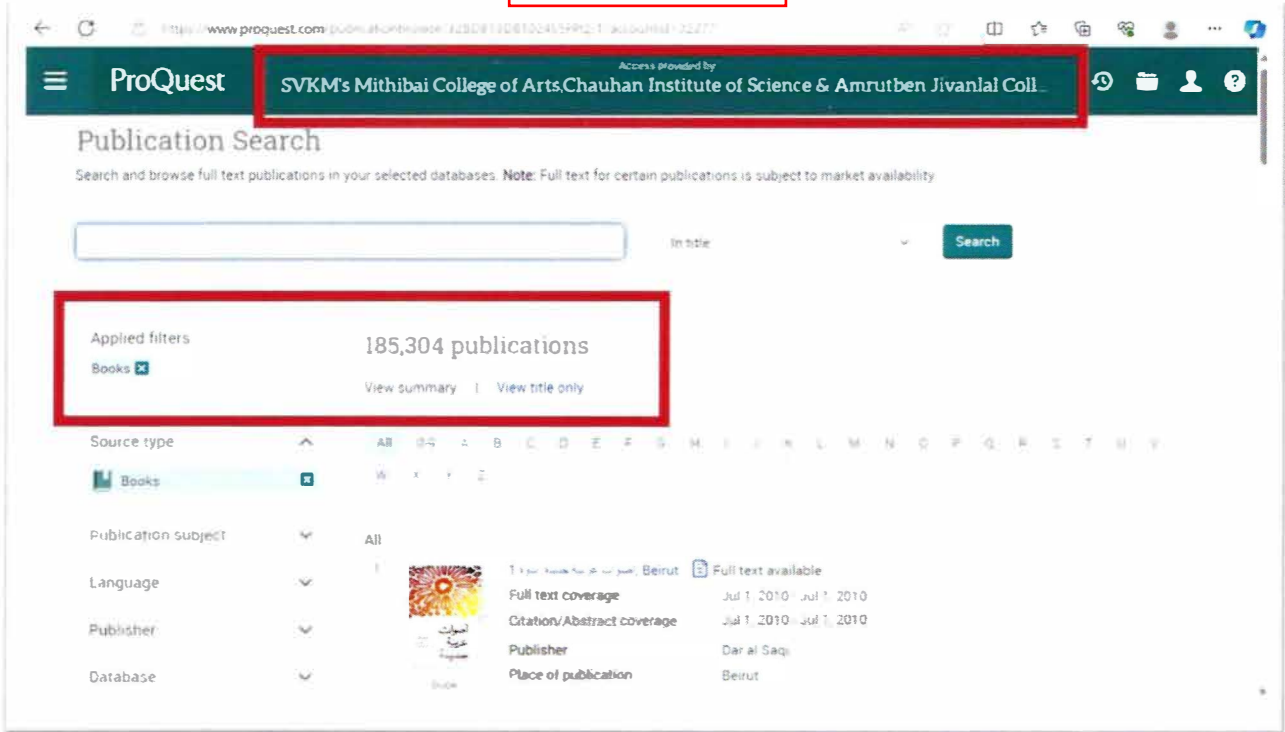

Online Facilities by Library

ProQuest Online Database

Access to e-books

[Signature]
 Principal

**SVKM's MITHIBAI COLLEGE OF ARTS,
 CHAUHAN INSTITUTE OF SCIENCE &
 AJI COLLEGE OF COM. & ECONOMICS
 (AUTONOMOUS)
 VILE PARLE (WEST); MUMBAI-400 056.
 NAAC REACCREDITED 'A' GRADE, CGPA: 3.57**