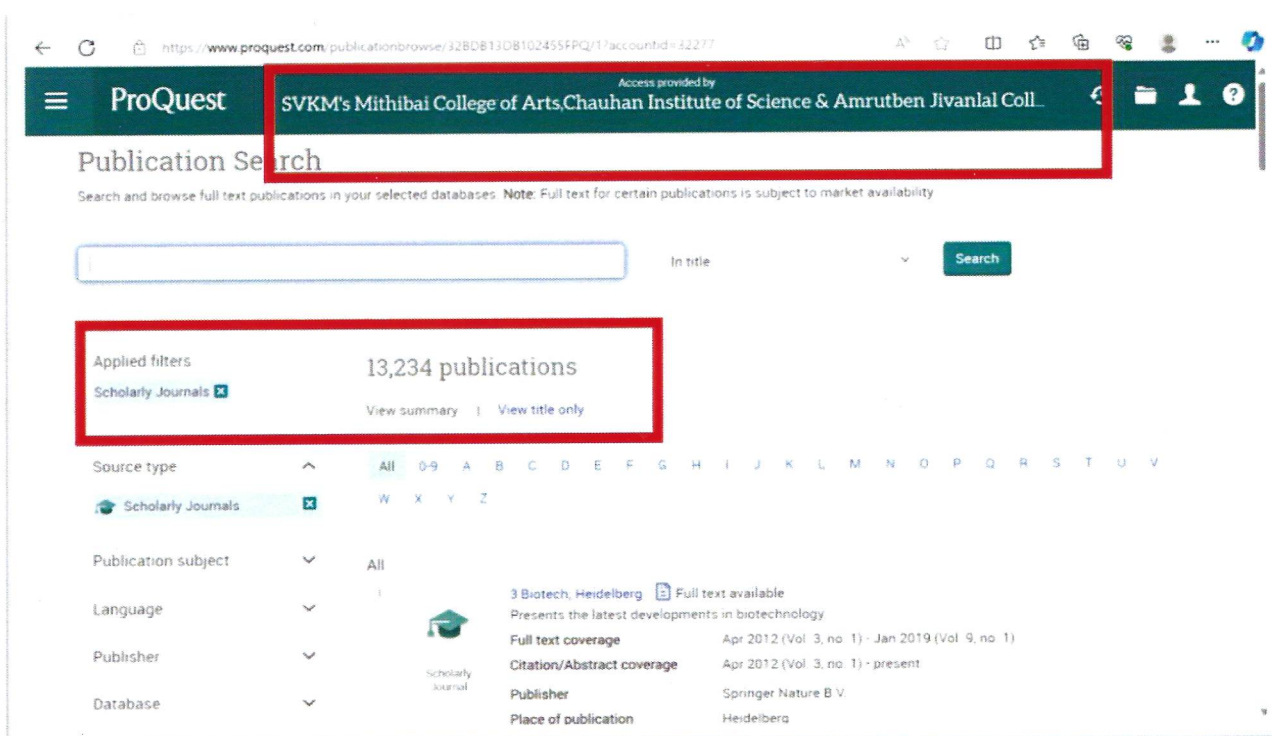

Shri Vile Parle Kelavani Mandal's
**MITHIBAI COLLEGE OF ARTS, CHAUHAN INSTITUTE OF SCIENCE &
AMRUTBEN JIVANLAL COLLEGE OF COMMERCE AND ECONOMICS**
(AUTONOMOUS – Affiliated to University of Mumbai)

NAAC Reaccredited 'A' Grade, CGPA:3.57 (February 2016 to December 2023)
Best College (2016–17), University of Mumbai

ProQuest

Access to e-journals

l. w. s. s. u.
Principal
SVKM's MITHIBAI COLLEGE OF ARTS,
CHAUHAN INSTITUTE OF SCIENCE &
A.J. COLLEGE OF COM. & ECONOMICS
(AUTONOMOUS)
VILE PARLE (WEST), MUMBAI-400 056.
NAAC REACCREDITED 'A' GRADE, CGPA : 3.57